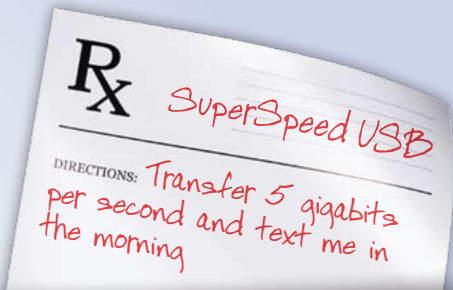

Goodbye Sluggomorbus Hello SuperSpeed USB

Taken every day, SuperSpeed USB will result in more data in less time. Tell your customers – no one has to live with Sluggomorbus. Go to RetailAccess.com, learn about SuperSpeed USB, and take the quiz.

Play every month for six
chances to win a choice of
three grand prizes:

- Yamaha 500W Home Theater System
- Samsung 32-inch LCD TV
- Toshiba Mini-Netbook

Go to RetailAccess.com, learn about SuperSpeed USB, and take the quiz to win prizes. With SuperSpeed USB, you will feel like your old self in no time.